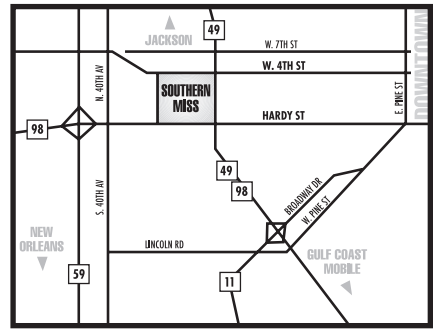

Travel Information

Mileage Chart

Stony Brook – Stony Brook, N.Y.	1,256	20:11
ULM – Monroe, La.	205	3:27
Alcorn State – Lorman, Miss.	154	2:54
Louisiana-Lafayette – Lafayette, La.	224	3:31
Alabama – Tuscaloosa, Ala.	183	2:49
Troy – Troy, Ala.	261	4:40
Florida – Gainesville, Fla.	488	7:45
Missouri – Columbia, Mo.	690	10:56
New Orleans – New Orleans, La.	109	1:48
South Alabama – Mobile, Ala.	94	1:51
Marshall – Huntington, W.Va.	762	11:46
UTSA – San Antonio, Texas	631	9:06
Ole Miss – Oxford, Miss.	257	4:17
Florida Atlantic – Boca Raton, Fla.	782	11:09
Middle Tennessee – Murfreesboro, Tenn.	424	6:07
Mississippi State – Starkville, Miss.	187	3:07
UAB – Birmingham, Ala.	235	3:35
LSU – Baton Rouge, La.	169	2:39
Louisiana Tech – Ruston, La.	238	4:01
Rice – Houston, Texas	435	6:38
Tulane – New Orleans, La.	112	1:50
East Carolina – Greenville, N.C.	863	13:10
Charlotte – Charlotte, N.C.	620	9:09

Directions

From the North (Jackson, Miss.): Take US 49 South. Once in Hattiesburg, you will see Roberts Stadium on the right. Turn right onto service road, immediately turn right (North) parallel to US 49. Go to first light, turn left onto West 4th St. Proceed to third light and take a left onto the campus.

From the South (Gulfport/Biloxi): Take US 49 North. Once in Hattiesburg, you will see Roberts Stadium on the left. Turn left onto the service road at the North end of the stadium. Immediately turn right and continue (north) to the light at West 4th St. Turn left at light. Proceed to third light and take a left onto the campus.

From the Southeast (Mobile, Ala.): Take (either) US 98 to US 49 North (or) I-10 West to US 49 North to Hattiesburg. Once in Hattiesburg, you will see Roberts Stadium on the left. Turn left onto the service road at the North end of the stadium. Immediately turn right and continue (north) to the light at West 4th St. Turn left and proceed to the third light. Take a left onto the campus.

From the Southwest (New Orleans): Take I-10 East to I-10/I-12/I-59 interchange and I-59 to Hattiesburg. Take US 98E/Hardy Street exit. Go to second light, North 38th Avenue, turn left. Go to next light (West 4th St.) and turn right. Baseball stadium on left and coliseum on right.

From the West: Take US 98 East. Cross over I-59. Go to second light, North 38th Ave., turn left. Go to next light (West 4th St.) and turn right. Baseball stadium on left and go to stop light. Take right at light onto campus.