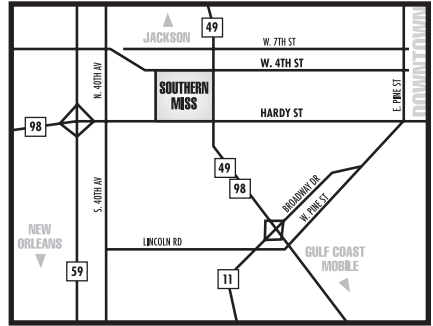

Travel Information

Mileage Chart

Missouri – Columbia, Mo.	690	10:56
Alabama – Tuscaloosa, Ala.	183	2:49
Eastern Illinois – Charleston, Ill.	654	10:28
Missouri State – Springfield, Mo.	578	10:02
Alcorn State – Lorman, Miss.	154	2:54
ULM – Monroe, La.	205	3:27
Troy – Troy, Ala.	261	4:40
South Alabama – Mobile, Ala.	94	1:51
Louisiana-Lafayette – Lafayette, La.	224	3:31
Mississippi State – Starkville, Miss.	187	3:07
Central Arkansas – Conway, Ark.	378	6:47
Auburn – Auburn, Ala.	298	5:01
Rice – Houston, Texas	435	6:38
UCF - Orlando, Fla.	600	9:31
LSU – Baton Rouge, La.	169	2:39
Tulane – New Orleans, La.	112	1:50
New Orleans – New Orleans, La.	109	1:48
Marshall – Huntington, W.Va.	762	11:46
Ole Miss – Oxford, Miss.	257	4:17
Memphis – Memphis, Tenn.	299	5:00
UAB – Birmingham, Ala.	235	3:35
East Carolina – Greenville, N.C.	863	13:10
SIUE – Edwardsville, Ill.	601	9:34
Houston – Houston, Texas	435	6:38

Directions

From the North (Jackson, Miss.): Take US 49 South. Once in Hattiesburg, you will see Roberts Stadium on the right. Turn right onto service road, immediately turn right (North) parallel to US 49. Go to first light, turn left onto West 4th St. Proceed to third light and take a left onto the campus.

From the South (Gulfport/Biloxi): Take US 49 North. Once in Hattiesburg, you will see Roberts Stadium on the left. Turn left onto the service road at the North end of the stadium. Immediately turn right and continue (north) to the light at West 4th St. Turn left at light. Proceed to third light and take a left onto the campus.

From the Southeast (Mobile, Ala.): Take (either) US 98 to US 49 North (or) I-10 West to US 49 North to Hattiesburg. Once in Hattiesburg, you will see Roberts Stadium on the left. Turn left onto the service road at the North end of the stadium. Immediately turn right and continue (north) to the light at West 4th St. Turn left and proceed to the third light. Take a left onto the campus.

From the Southwest (New Orleans): Take I-10 East to I-10/I-12/I-59 interchange and I-59 to Hattiesburg. Take US 98E/Hardy Street exit. Go to second light, North 38th Avenue, turn left. Go to next light (West 4th St.) and turn right. Baseball stadium on left and coliseum on right.

From the West: Take US 98 East. Cross over I-59. Go to second light, North 38th Ave., turn left. Go to next light (West 4th St.) and turn right. Baseball stadium on left and go to stop light. Take right at light onto campus.